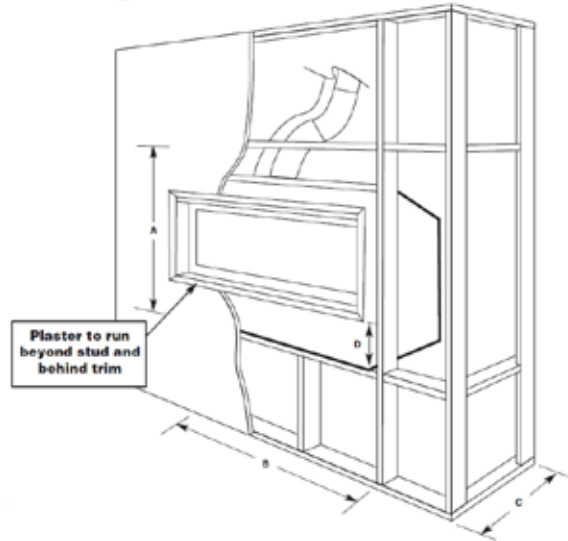

For more information please contact:

P: 1300 554 155

E: flame@glendimplex.com

W: www.realflame.com.au

TECHNICAL SPECIFICATIONS

ELEMENT 1800

FRAME OUT DIMENSIONS

A	B	C	D
660	2020	460	143

VIEWING AREA

Width	Height
1766	364

WARRANTY

Firebox	Components
15 years	2 years

PERFORMANCE DATA

	Mj/h		kW		Star Rating	
	H	L	XL	XLC	XL	XLC
NG	39	30	9.1	9.1	4.2	4.2
ULPG	35	28	8.1	8.1	4.6	4.6